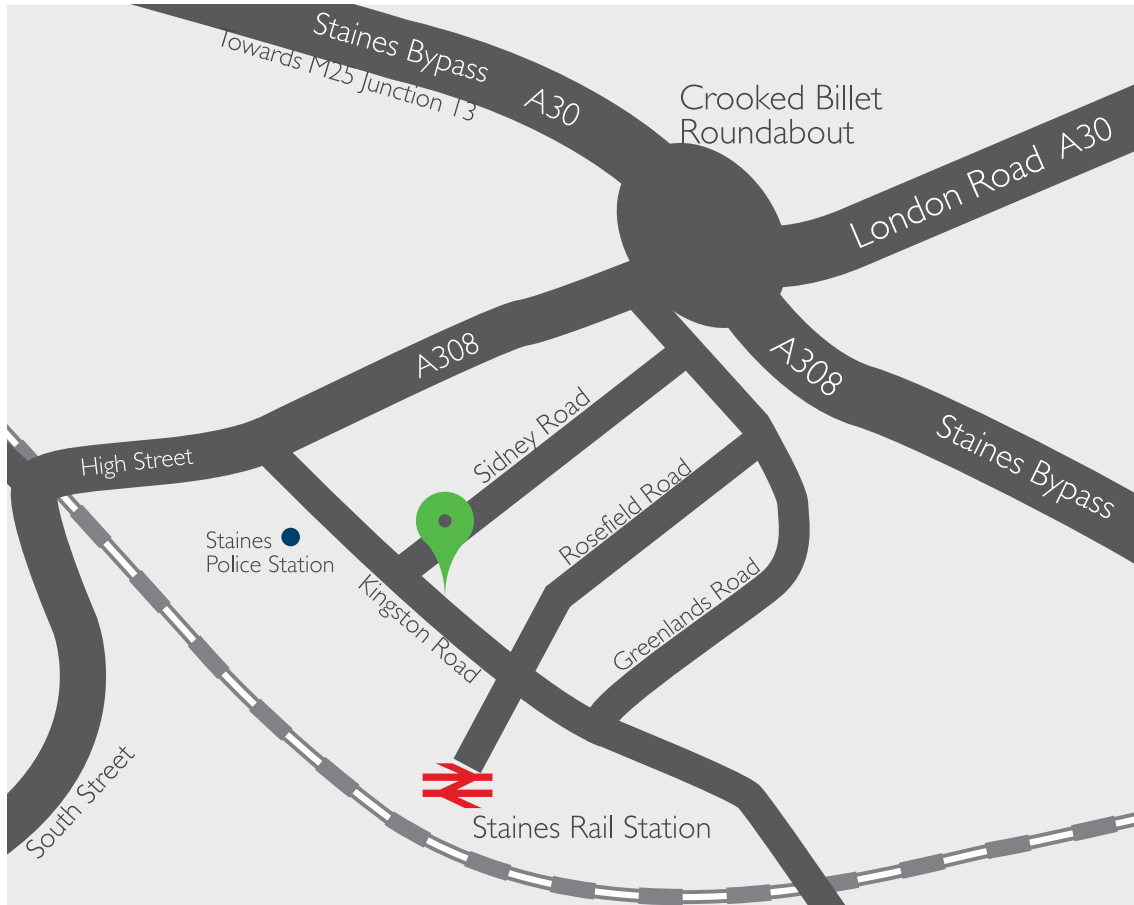

STANES LODGE

DENTAL PRACTICE

Stanes Lodge Dental Practice
33 Kingston Road
Stanes
Middlesex
TW18 4ND

Tel: 01784 452186
Fax: 01784 455028

<http://www.staneslodge.co.uk>
reception@staneslodge.co.uk

Travelling by Car

Stanes Lodge Dental Practice is conveniently located on Kingston Road in Stanes, close to the A30/A308 junction (Crooked Billet Roundabout) and 2 miles from the M25 (Junction 13). There is parking to the front and rear of the building.

Travelling by Train

The practice is 3 minutes walk from Stanes Railway Station (Network Southeast).

Exit the station onto Station Approach. At the end of Station Approach cross at the Zebra Crossing and turn left. This is Kingston Road. Continue walking past a Church and you will come to Stanes Lodge, literally after a 2 minute walk.